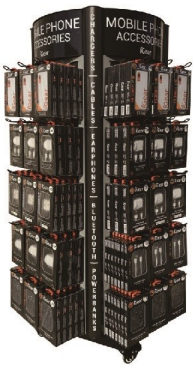

IG010

Tri Stand

Rotating Display Stand
50x50x145cm
45 Hooks

IG010Q4

Quad Stand

Rotating Display Stand
46x46x145cm
60 Hooks

IG040W

Flexi Hanging Panel

Assembled Size
65x65x93cm
40 Hooks
Wall Mount Required

IG040L

Flexi Hanging Panel

Assembled Size
65x185cm
40 Hooks
Wall Mount Required

IG011

Maxi Hanging Panel

Assembled Size
45x185cm
24 Hooks
Wall Mount Required

SGS-0084

Floor Display

Rotating Display Stand
38x38x186cm
85 Hooks

SGS-0036-1

Counter Display

Rotating Display Stand
31x31x77cm
36 Hooks

RGS-0030

Reading Glasses

Prepacked
33x26x28.5cm
30 Pcs

SKS-060

Floor Display

Rotating Display Stand
45x45x165cm
60 Hooks